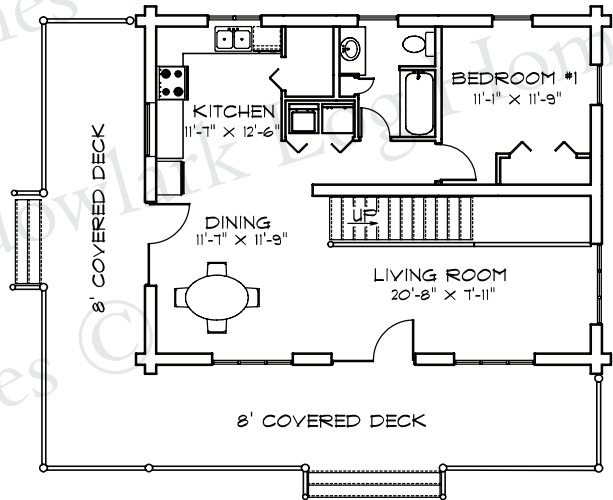

RIGHT ELEVATION

LEFT ELEVATION

FRONT ELEVATION

BACK ELEVATION

# ZINZENDORF

26' X 34'  
1370 sq. ft.

MAIN FLOOR  
884 sq. ft.

LOFT 486 sq. ft.