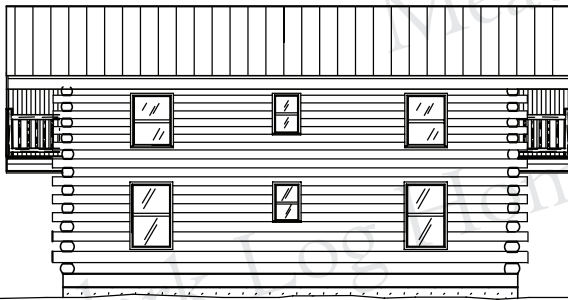

RIGHT ELEVATION

LEFT ELEVATION

FRONT ELEVATION

BACK ELEVATION

# ZINZENDORF

26' X 34'  
1370 sq. ft.

MAIN FLOOR  
884 sq. ft.

LOFT 486 sq. ft.