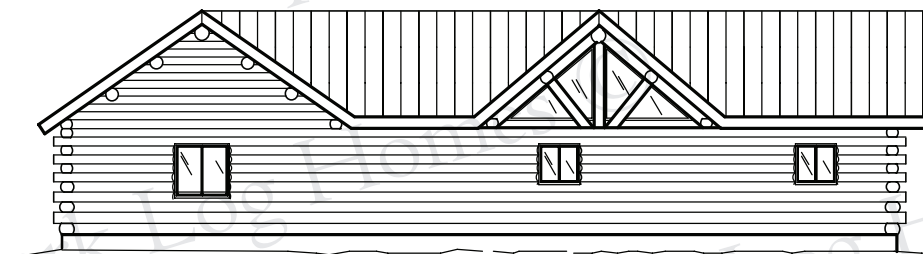

PRAIRIE RANCHER

28' x 40'
1120 sq. ft

FRONT ELEVATION

LEFT SIDE

GARAGE SIDE

BACK ELEVATION