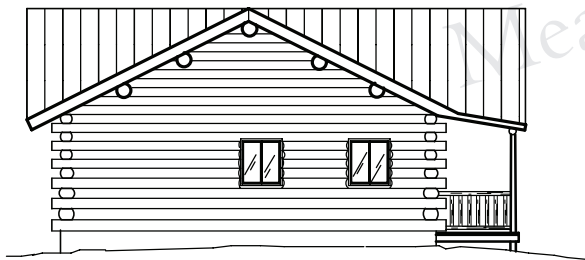

PRAIRIE RANCHER

28' x 40'
1120 sq. ft

FRONT ELEVATION

LEFT SIDE

GARAGE SIDE

BACK ELEVATION