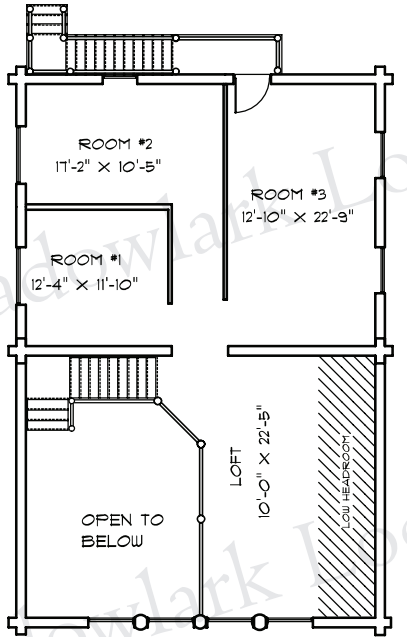

WEST

MEADOWLARK

32' x 48'
2576 sq. ft.

UPPER FLOOR 1040 sq. ft.

NORTH

SOUTH

MAIN FLOOR
1536 sq. ft.

EAST