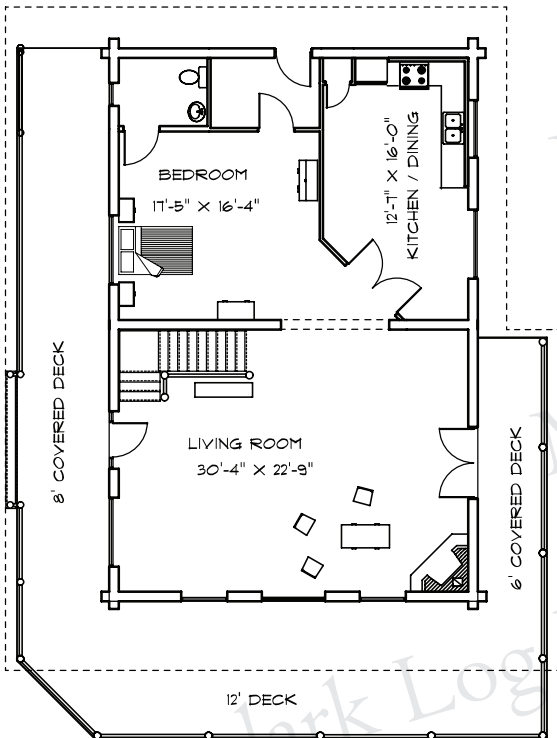

WEST

MEADOWLARK

32' x 48'
2576 sq. ft.

UPPER FLOOR 1040 sq. ft.

NORTH

SOUTH

MAIN FLOOR
1536 sq. ft.

EAST