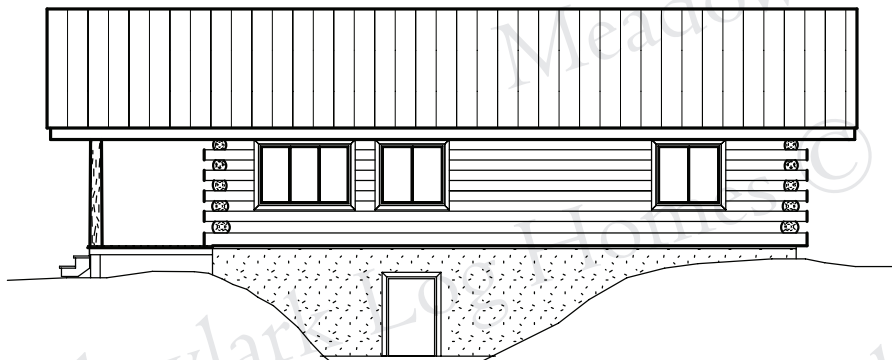

Meadowlark Log Homes ©

MOUNTAINEER

26' x 38'

988 sq. ft

SOUTH

WEST

NORTH

EAST