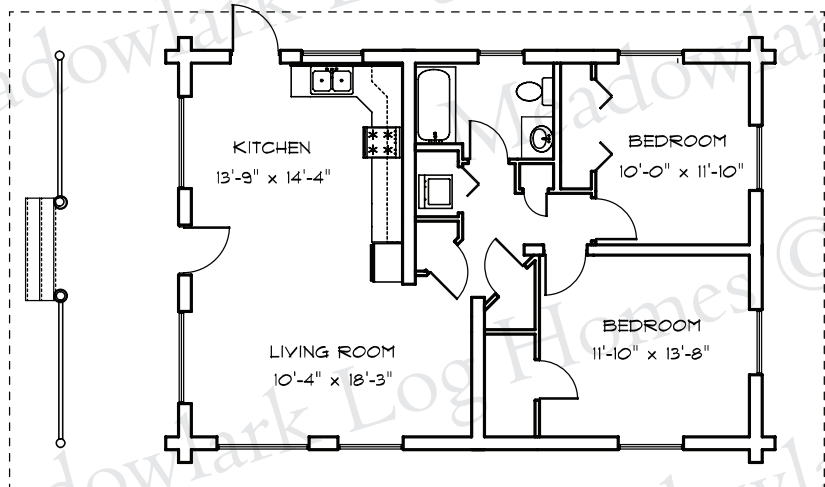

Meadowlark Log Homes ©

MOUNTAINEER

26' x 38'

988 sq. ft

SOUTH

WEST

NORTH

EAST