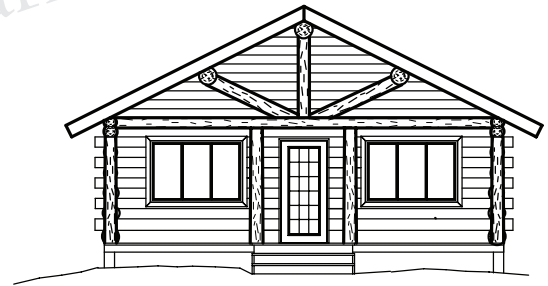

Meadowlark Log Homes ©

MOUNTAINEER

26' x 38'

988 sq. ft

SOUTH

WEST

NORTH

EAST