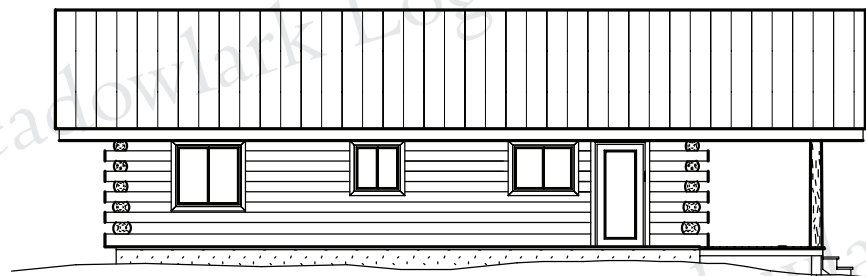

Meadowlark Log Homes ©

MOUNTAINEER

26' x 38'

988 sq. ft

SOUTH

WEST

NORTH

EAST