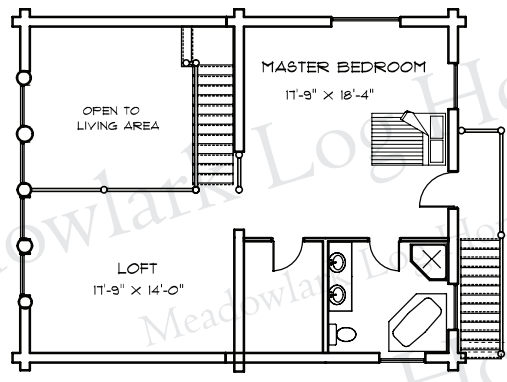

FRONT ELEVATION

KOOTENAI RIVER CHALET

30' X 38'
1892 sq. ft.

BACK ELEVATION

RIGHT SIDE

MAIN FLOOR 1140 SQ FT

LOFT 752 SQ FT

LEFT SIDE