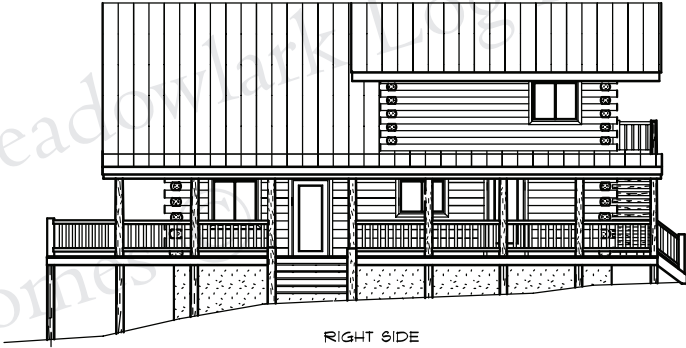

FRONT ELEVATION

KOOTENAI RIVER CHALET

30' X 38'
1892 sq. ft.

BACK ELEVATION

RIGHT SIDE

MAIN FLOOR 1140 SQ FT

LOFT 752 SQ FT

LEFT SIDE