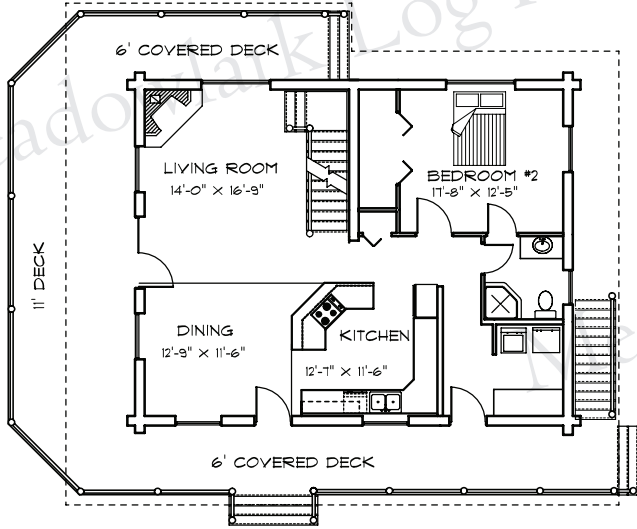

FRONT ELEVATION

KOOTENAI RIVER CHALET

30' X 38'
1892 sq. ft.

BACK ELEVATION

RIGHT SIDE

MAIN FLOOR 1140 SQ FT

LOFT 752 SQ FT

LEFT SIDE