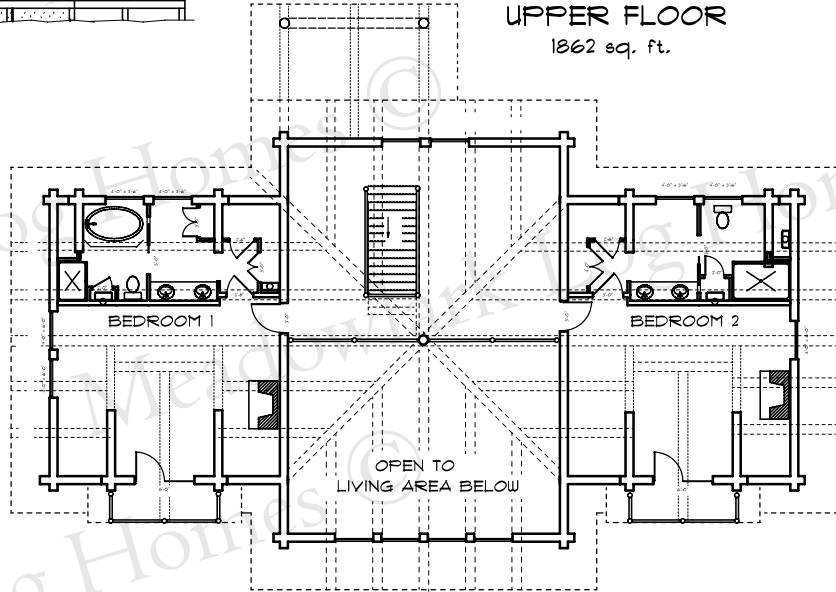

SOUTH ELEVATION

# ELK MEADOW

4802 sq. ft.

UPPER FLOOR  
1862 sq. ft.

MAIN FLOOR  
2940 sq. ft.

EAST ELEVATION