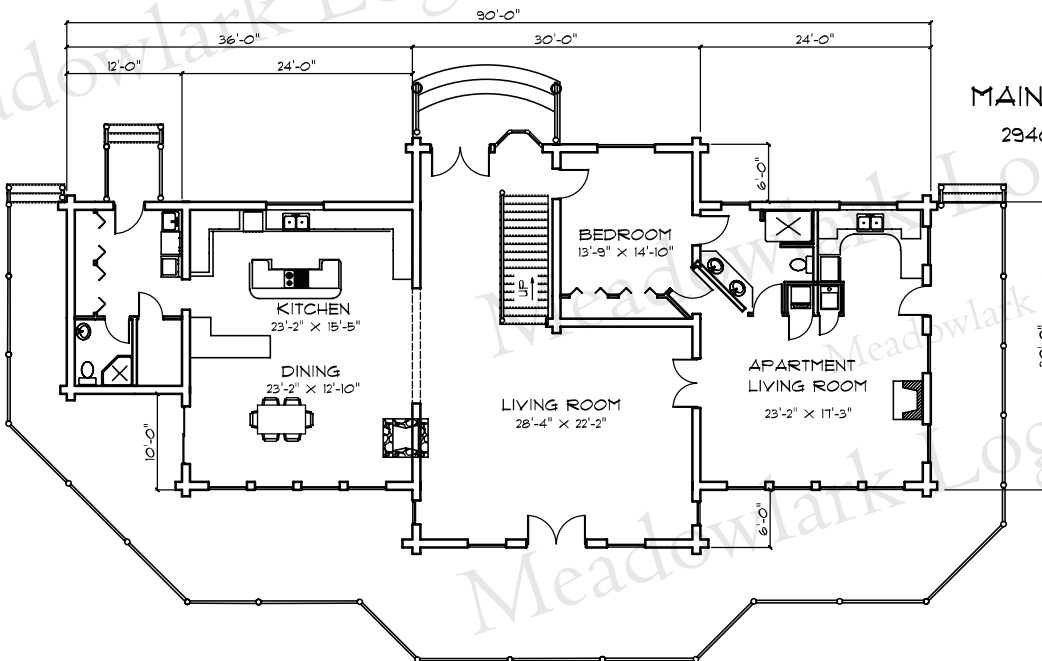

SOUTH ELEVATION

# ELK MEADOW

4802 sq. ft.

UPPER FLOOR  
1862 sq. ft.

MAIN FLOOR  
2940 sq. ft.

EAST ELEVATION