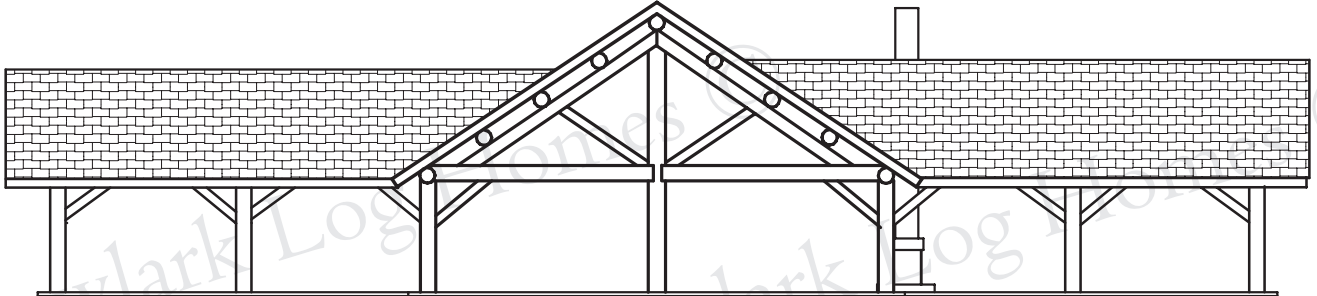

MEMORIAL PAVILION

3968 TOTAL sq. ft.

SOUTH ELEVATION

WEST ELEVATION

40'X 48' CENTER AREA